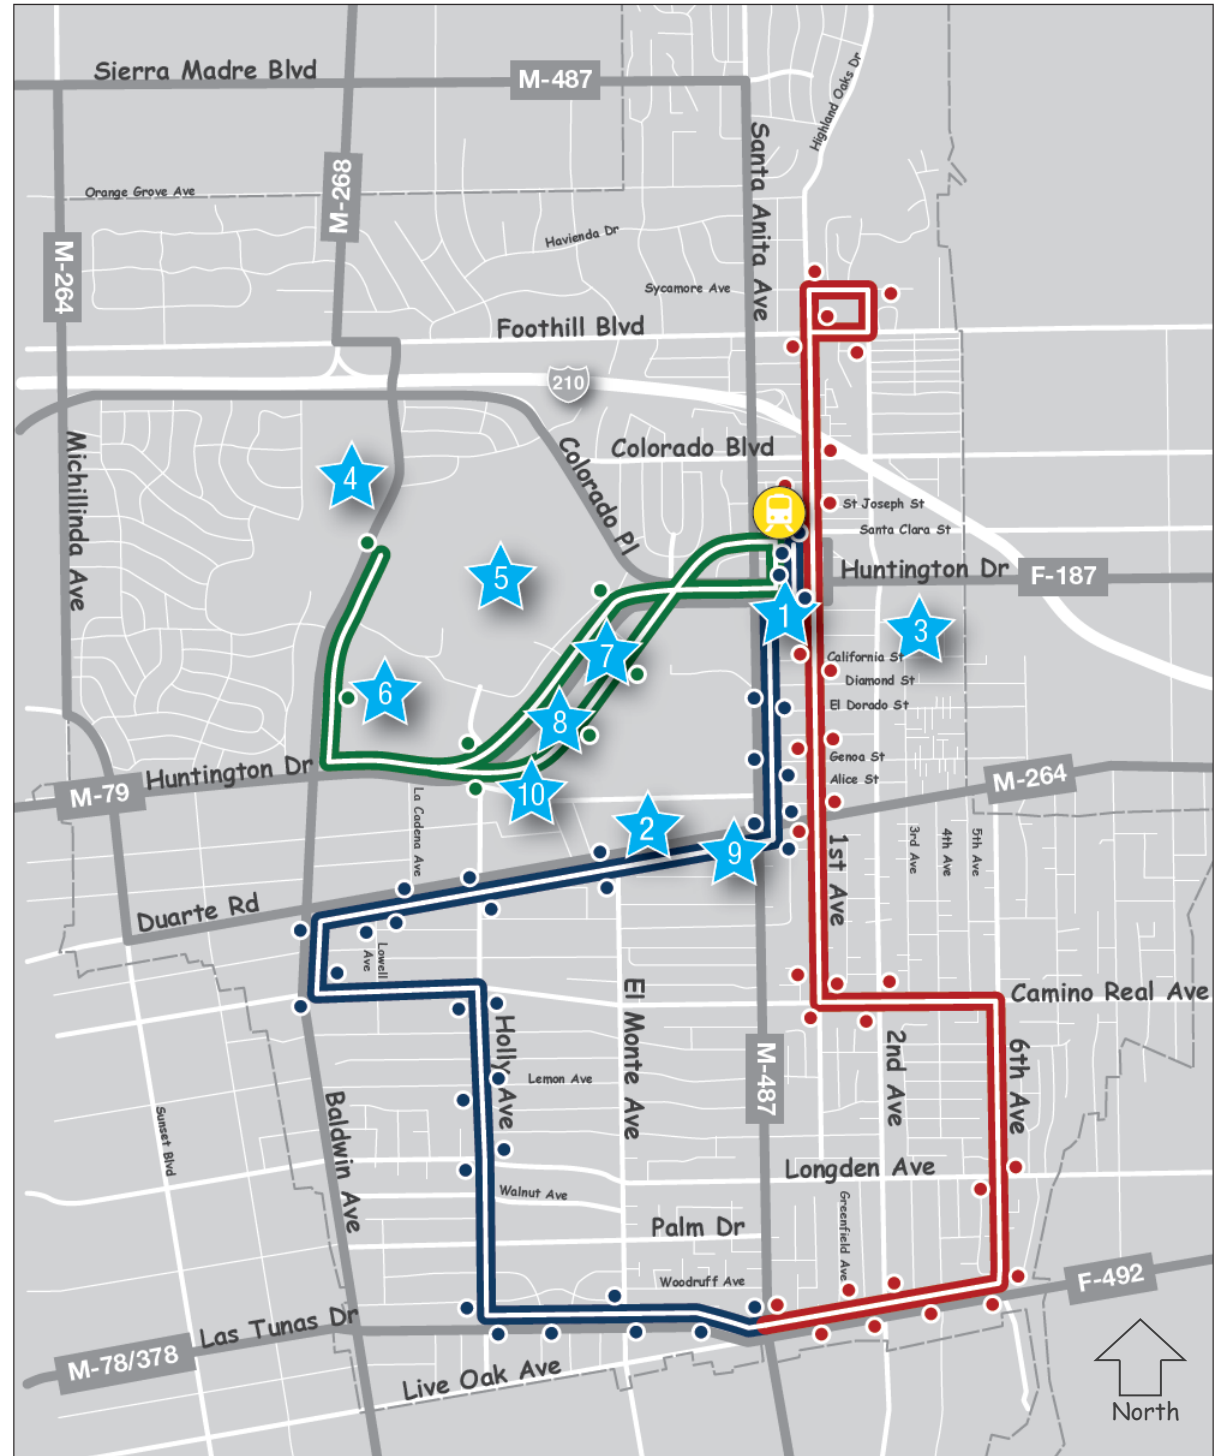

ARCADIA TRANSIT FIXED-ROUTE

Popular points of interest

- ★ 1 Downtown Arcadia
- ★ 2 Arcadia High School
- ★ 3 School District Office
- ★ 4 LA County Arboretum
- ★ 5 Santa Anita Race Track
- ★ 6 Westfield Santa Anita
- ★ 7 Arcadia City Hall/Police Station
- ★ 8 Methodist Hospital
- ★ 9 Arcadia Library
- ★ 10 Arcadia Community Center

[] Arcadia Municipal Boundary

Blue Line (Duarte/Las Tunas)

Blue Line Stop

Red Line (1st Ave/6th Ave)

Red Line Stop

Green Line (Huntington/Baldwin)

Green Line Stop

Metro & Foothill Transit Routes