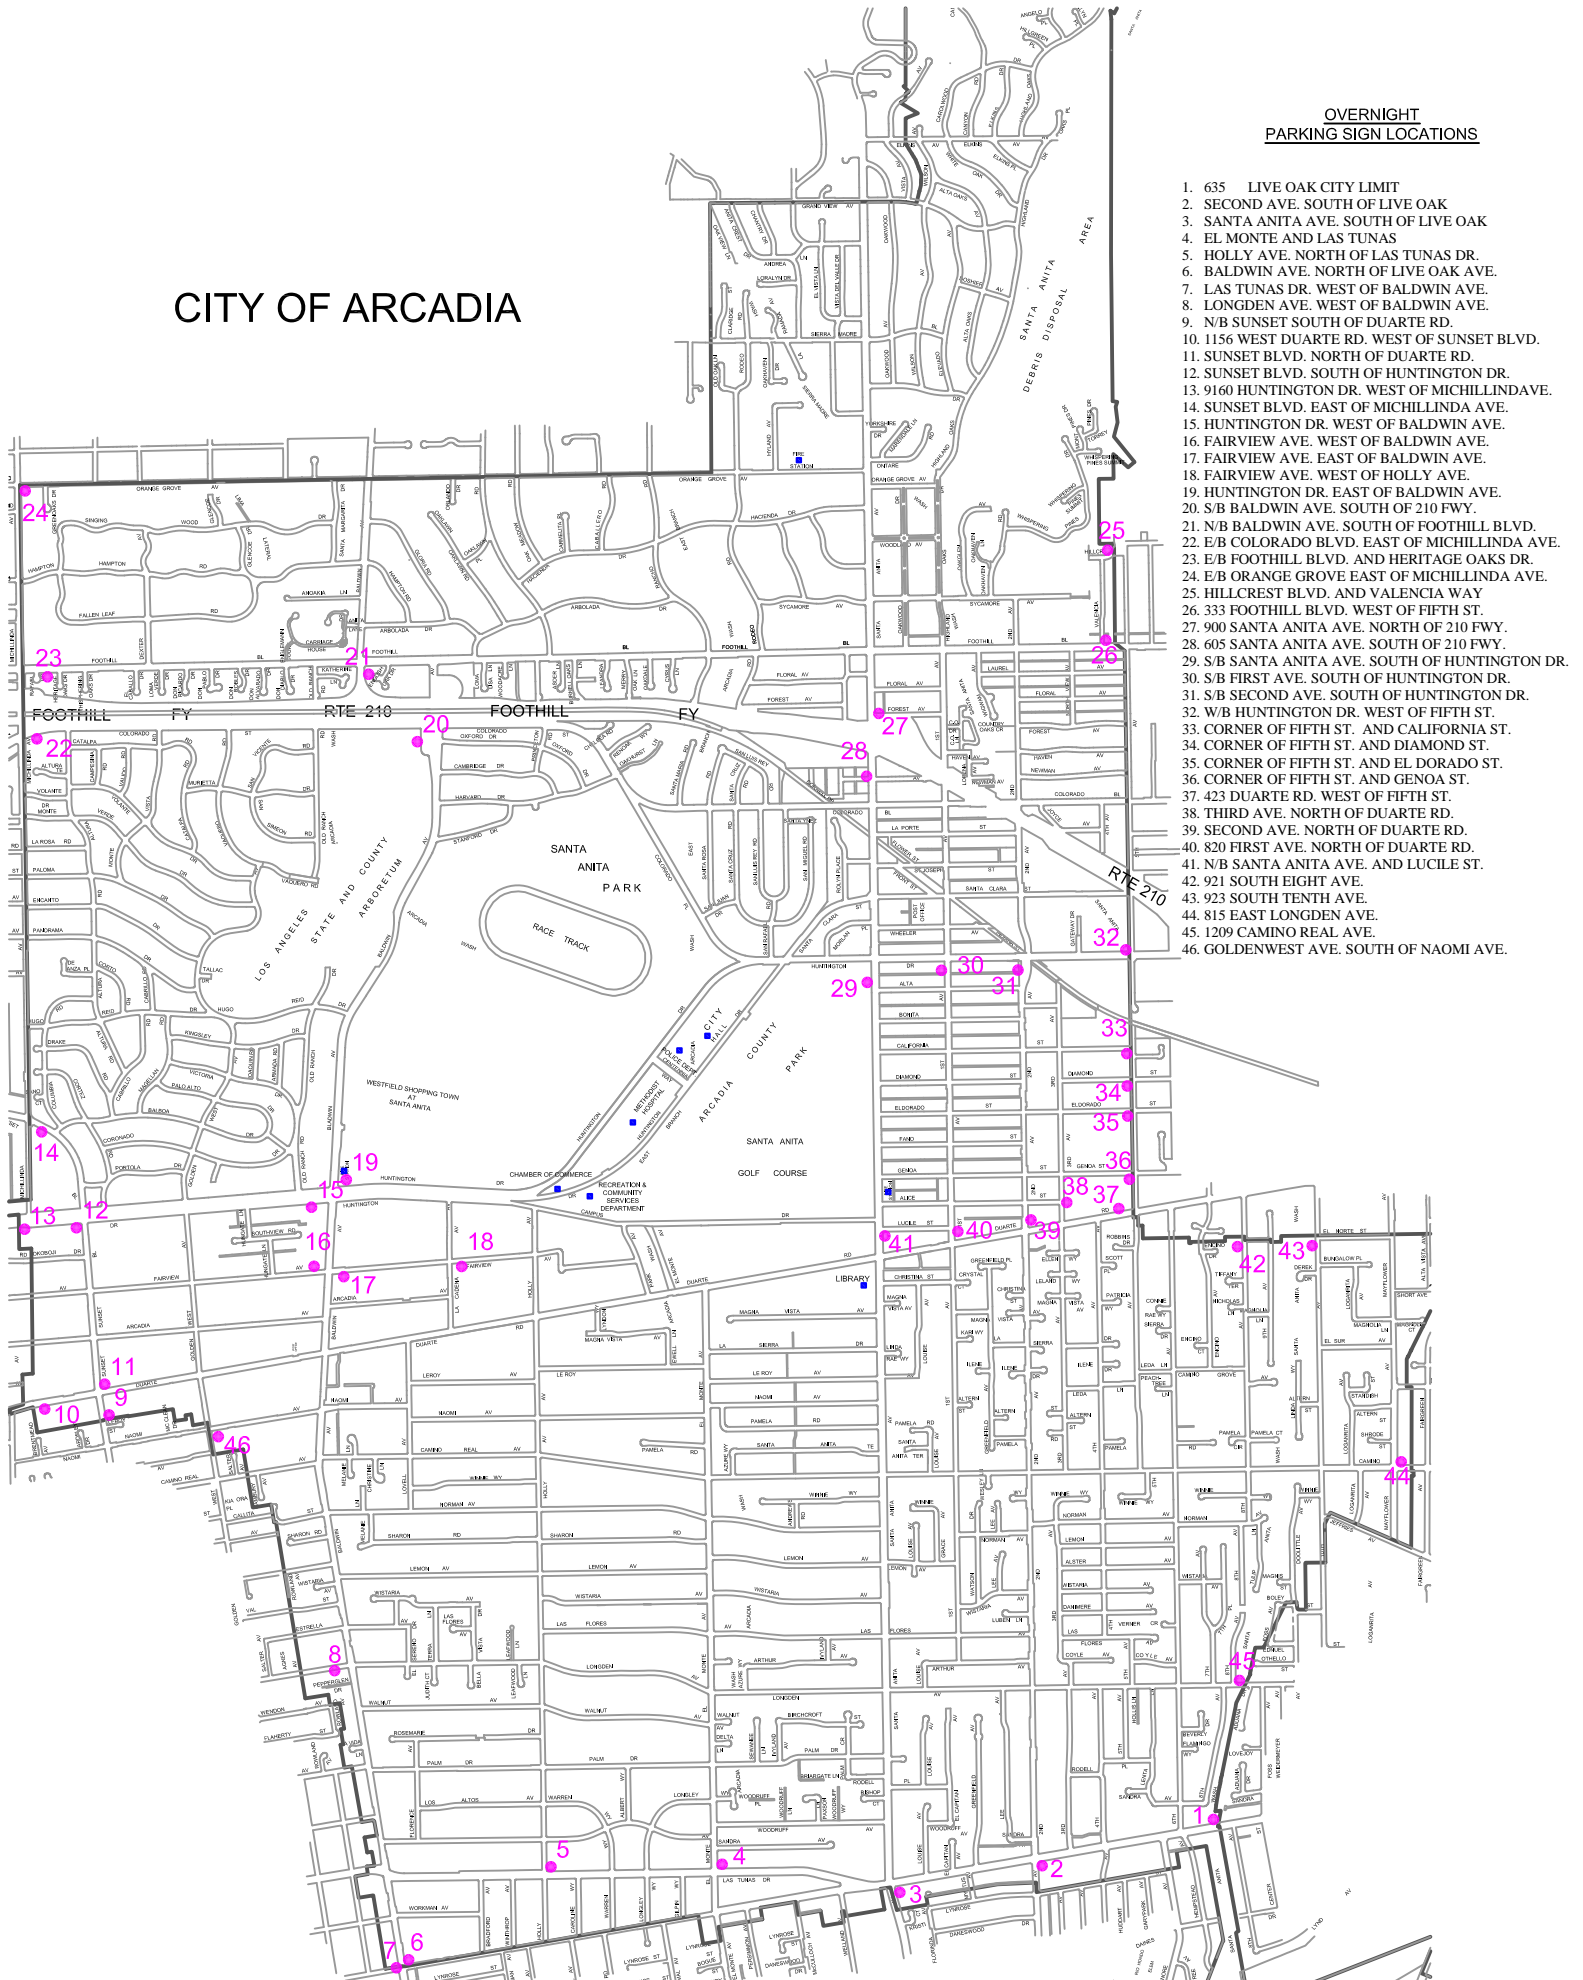

# CITY OF ARCADIA

## OVERNIGHT PARKING SIGN LOCATIONS

1. 635 LIVE OAK CITY LIMIT
2. SECOND AVE. SOUTH OF LIVE OAK
3. SANTA ANITA AVE. SOUTH OF LIVE OAK
4. EL MONTE AND LAS TUNAS
5. HOLLY AVE. NORTH OF LAS TUNAS DR.
6. BALDWIN AVE. NORTH OF LIVE OAK AVE.
7. LAS TUNAS DR. WEST OF BALDWIN AVE.
8. LONGEN AVE. WEST OF BALDWIN AVE.
9. N/B SUNSET SOUTH OF DUARTE RD.
10. 1156 WEST DUARTE RD. WEST OF SUNSET BLVD.
11. SUNSET BLVD. NORTH OF DUARTE RD.
12. SUNSET BLVD. SOUTH OF HUNTINGTON DR.
13. 9160 HUNTINGTON DR. WEST OF MICHILLINDA AVE.
14. SUNSET BLVD. EAST OF MICHILLINDA AVE.
15. HUNTINGTON DR. WEST OF BALDWIN AVE.
16. FAIRVIEW AVE. WEST OF BALDWIN AVE.
17. FAIRVIEW AVE. EAST OF BALDWIN AVE.
18. FAIRVIEW AVE. WEST OF HOLLY AVE.
19. HUNTINGTON DR. EAST OF BALDWIN AVE.
20. S/B BALDWIN AVE. SOUTH OF 210 FWY.
21. N/B BALDWIN AVE. SOUTH OF FOOTHILL BLVD.
22. E/B COLORADO BLVD. EAST OF MICHILLINDA AVE.
23. E/B FOOTHILL BLVD. AND HERITAGE OAKS DR.
24. E/B ORANGE GROVE EAST OF MICHILLINDA AVE.
25. HILLCREST BLVD. AND VALENCIA WAY
26. 333 FOOTHILL BLVD. WEST OF FIFTH ST.
27. 900 SANTA ANITA AVE. NORTH OF 210 FWY.
28. 605 SANTA ANITA AVE. SOUTH OF 210 FWY.
29. S/B SANTA ANITA AVE. SOUTH OF HUNTINGTON DR.
30. S/B FIRST AVE. SOUTH OF HUNTINGTON DR.
31. S/B SECOND AVE. SOUTH OF HUNTINGTON DR.
32. W/B HUNTINGTON DR. WEST OF FIFTH ST.
33. CORNER OF FIFTH ST. AND CALIFORNIA ST.
34. CORNER OF FIFTH ST. AND DIAMOND ST.
35. CORNER OF FIFTH ST. AND EL DORADO ST.
36. CORNER OF FIFTH ST. AND GENOA ST.
37. 423 DUARTE RD. WEST OF FIFTH ST.
38. THIRD AVE. NORTH OF DUARTE RD.
39. SECOND AVE. NORTH OF DUARTE RD.
40. 820 FIRST AVE. NORTH OF DUARTE RD.
41. N/B SANTA ANITA AVE. AND LUCILE ST.
42. 921 SOUTH EIGHT AVE.
43. 923 SOUTH TENTH AVE.
44. 815 EAST LONGEN AVE.
45. 1209 CAMINO REAL AVE.
46. GOLDENWEST AVE. SOUTH OF NAOMI AVE.